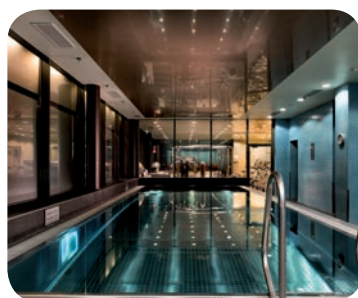

my conference, meeting & event address

#adinafrankfurtneueoper

From
€ 61
per person

Day Delegate Package

Leading Conference Facilities

At Adina Apartment Hotels, we provide you with everything you need to make your next conference a success. This includes our generously planned conference facilities and equipment for up to 100 guests. The Adina Team will meet your most creative requirements, including your catering for discerning palates, recommendations on extracurricular activities as well as assistance with ticket and transfer bookings. Highly individual and tailored services complement our conference offer.

Day Delegate Package includes:

- Standard conference equipment (1 pin board, 1 flip chart and markers, LCD projector, screen, facilitator kit, notepads and pens), complimentary internet access (1 Mbit) for all participants
- Coffee break with cookies in the morning
- During the breaks there is a candy bar in the foyer
- 2 juices (0.2l) per person or unlimited mineral water
- Lunch buffet or menu of your choice with 1 starter, small salad, 2 main dishes to choose and 1 dessert, 1 soft drink (0.2l) per person
- Coffee break with cookies in the afternoon
- Direct access to the balcony

Venue Highlights

- Three meeting rooms
- Capacity for up to 100 delegates
- Skyline terrace in the suite for BBQ's or exclusive get-together
- Lift access

Technical Features

- Comprehensive audio visual system available
- Broadband, fax and modem connection
- Light dimmers in all rooms
- Phone lines in all rooms
- Built-in system with data projector