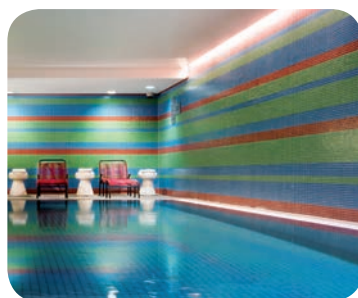

my conference, meeting & event address

#adinaberlinmitte

From
€ **49**
per person

Day Delegate Package

Leading Conference Facilities

At Adina Apartment Hotels, we provide you with everything you need to make your next conference a success. This includes our generously planned conference facilities and equipment for up to 100 guests. The Adina Team will meet your most creative requirements, including your catering for discerning palates, recommendations on extracurricular activities as well as assistance with ticket and transfer bookings. Highly individual and tailored services complement our conference offer.

Day Delegate Package includes:

- Room hire (minimum numbers apply)
- Standard conference equipment (pin board, flip chart and markers, LCD projector, screen, facilitator kit, notepads, pens, a little "goodie"), complimentary internet access for all participants
- Coffee with snack
- Soft drinks and mineral water
- 3-course lunch menu or lunch buffet
- Afternoon coffee with snack